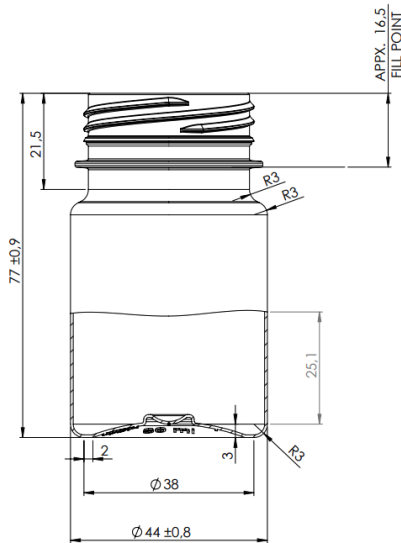

Baxter 80

General info

Item no. (SKU):	LS1232013102
Family / Range:	Baxter
Capacity:	80ml
Neck:	38mm 3-Start
Weight:	14
Shape:	Round
Material:	PET
Colour:	All Colours Available
Print Areas:	N/A
Country of Origin:	Lithuania

Packaging Info

Packed in Boxes

Box Dimensions (mm):	594 x 394 x 448
Quantity per box (pcs):	500
Boxes per pallet (pcs):	20
Quantity per pallet (pcs):	10000
Net weight (kg):	140
Gross weight (kg):	162
Pallet height (mm):	2400

Packed in PE bags on trays (Half pallet)

Tray dimensions (mm):	1200 x 800 x 50
Quantity per tray (pcs):	468
Quantity per PE bag (pcs):	117
PE bags per tray (pcs):	1
Trays per pallet (pcs):	14
Quantity per pallet (pcs):	6552
Net weight (kg):	91
Gross weight (kg):	109
Pallet height (mm):	1200